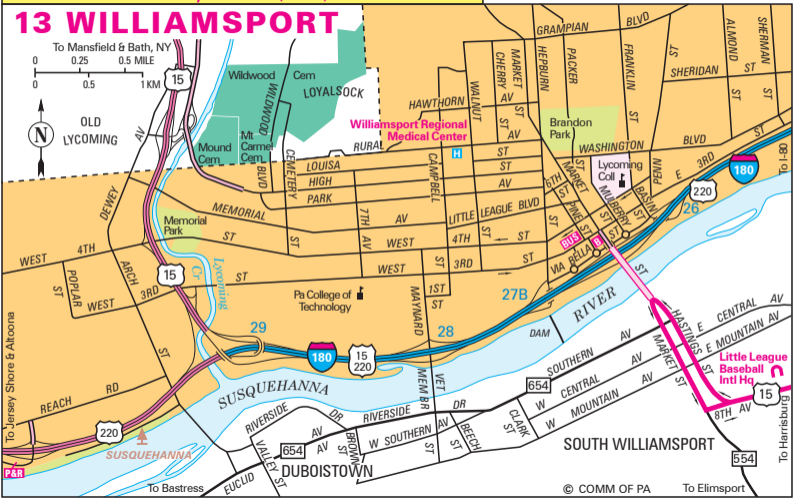

River Valley Transit (RVT) 570-326-2500

13 WILLIAMSPORT

To Mansfield & Bath, NY

0 0.25 0.5 MILE

0 0.5 1 KM

OLD LYCOMING

Little League Baseball Intl Hq

SOUTH WILLIAMSPORT

© COMM OF PA To Elmsport