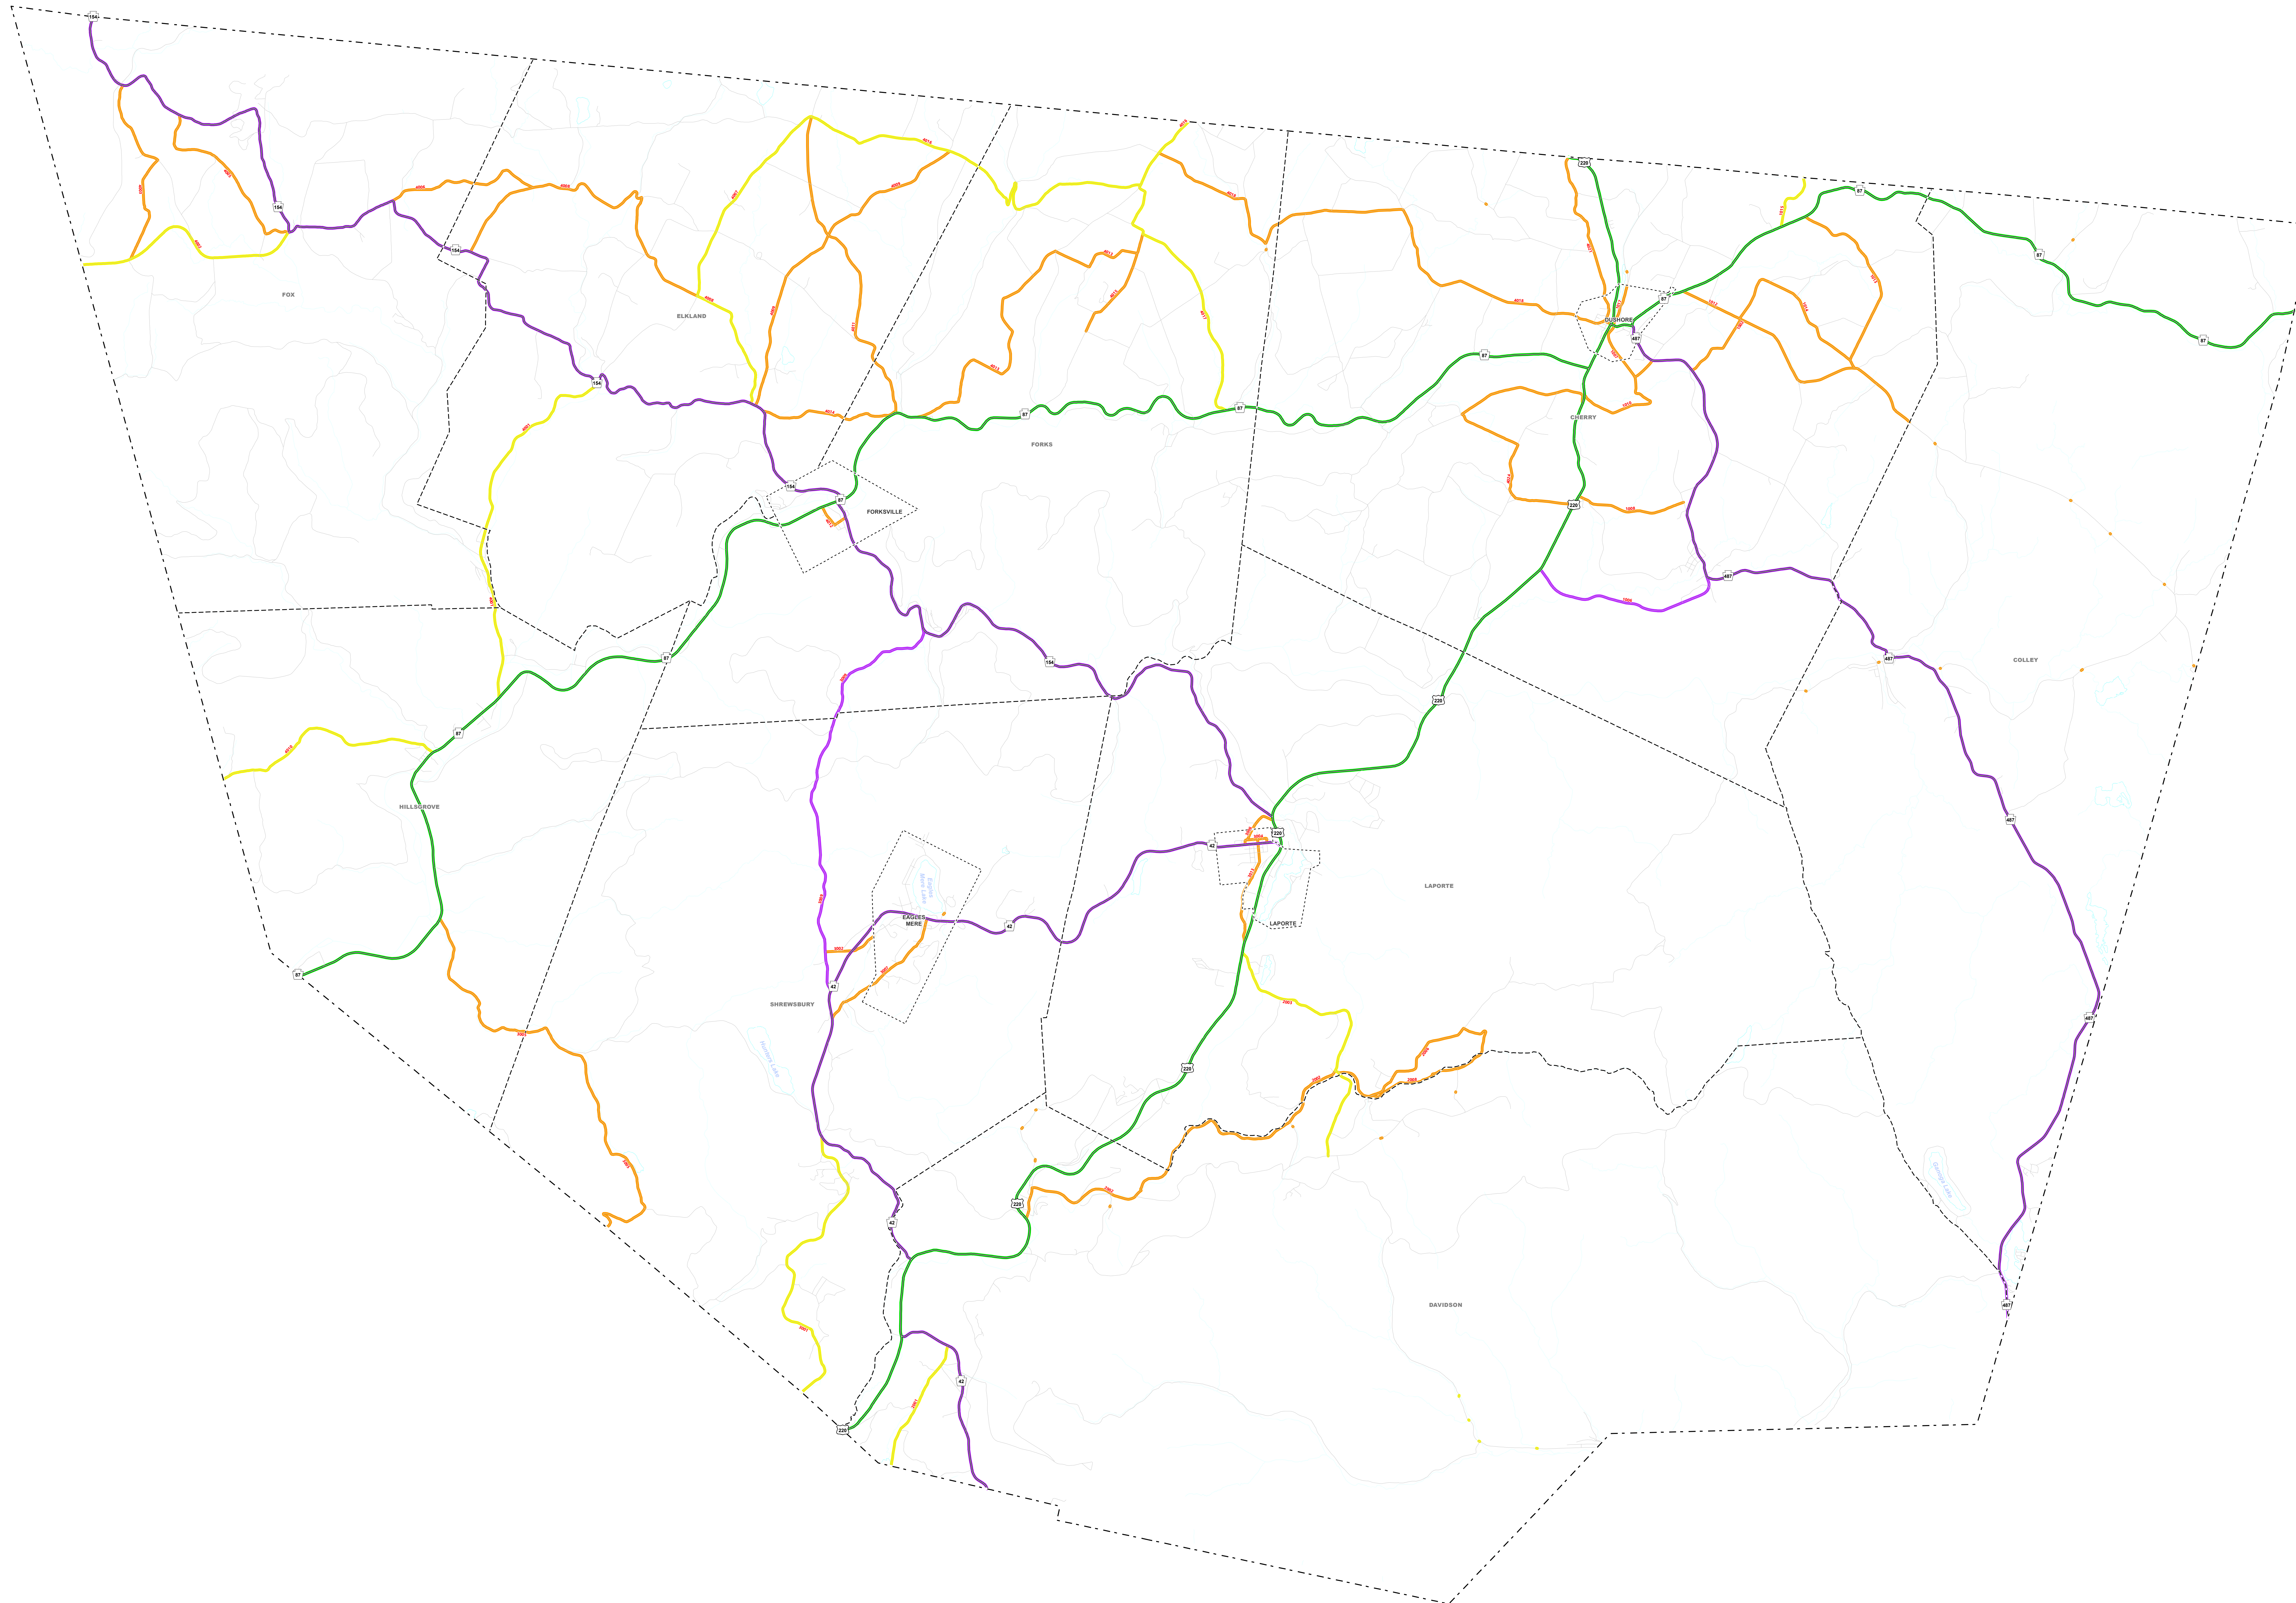

Federal Functional Class Sullivan County

Legend

-  STATE
-  COUNTY
-  CITY or BORO
-  TOWNSHIP
-  INTERSTATE HIGHWAYS
-  OTHER FREEWAYS AND EXPRESSWAYS
-  OTHER PRINCIPAL ARTERIAL HIGHWAYS
-  MINOR ARTERIALS
-  MAJOR COLLECTOR
-  MINOR COLLECTOR
-  LOCAL ROADS
-  2010 SMALL URBAN BOUNDARY
-  2010 LARGE URBAN BOUNDARY