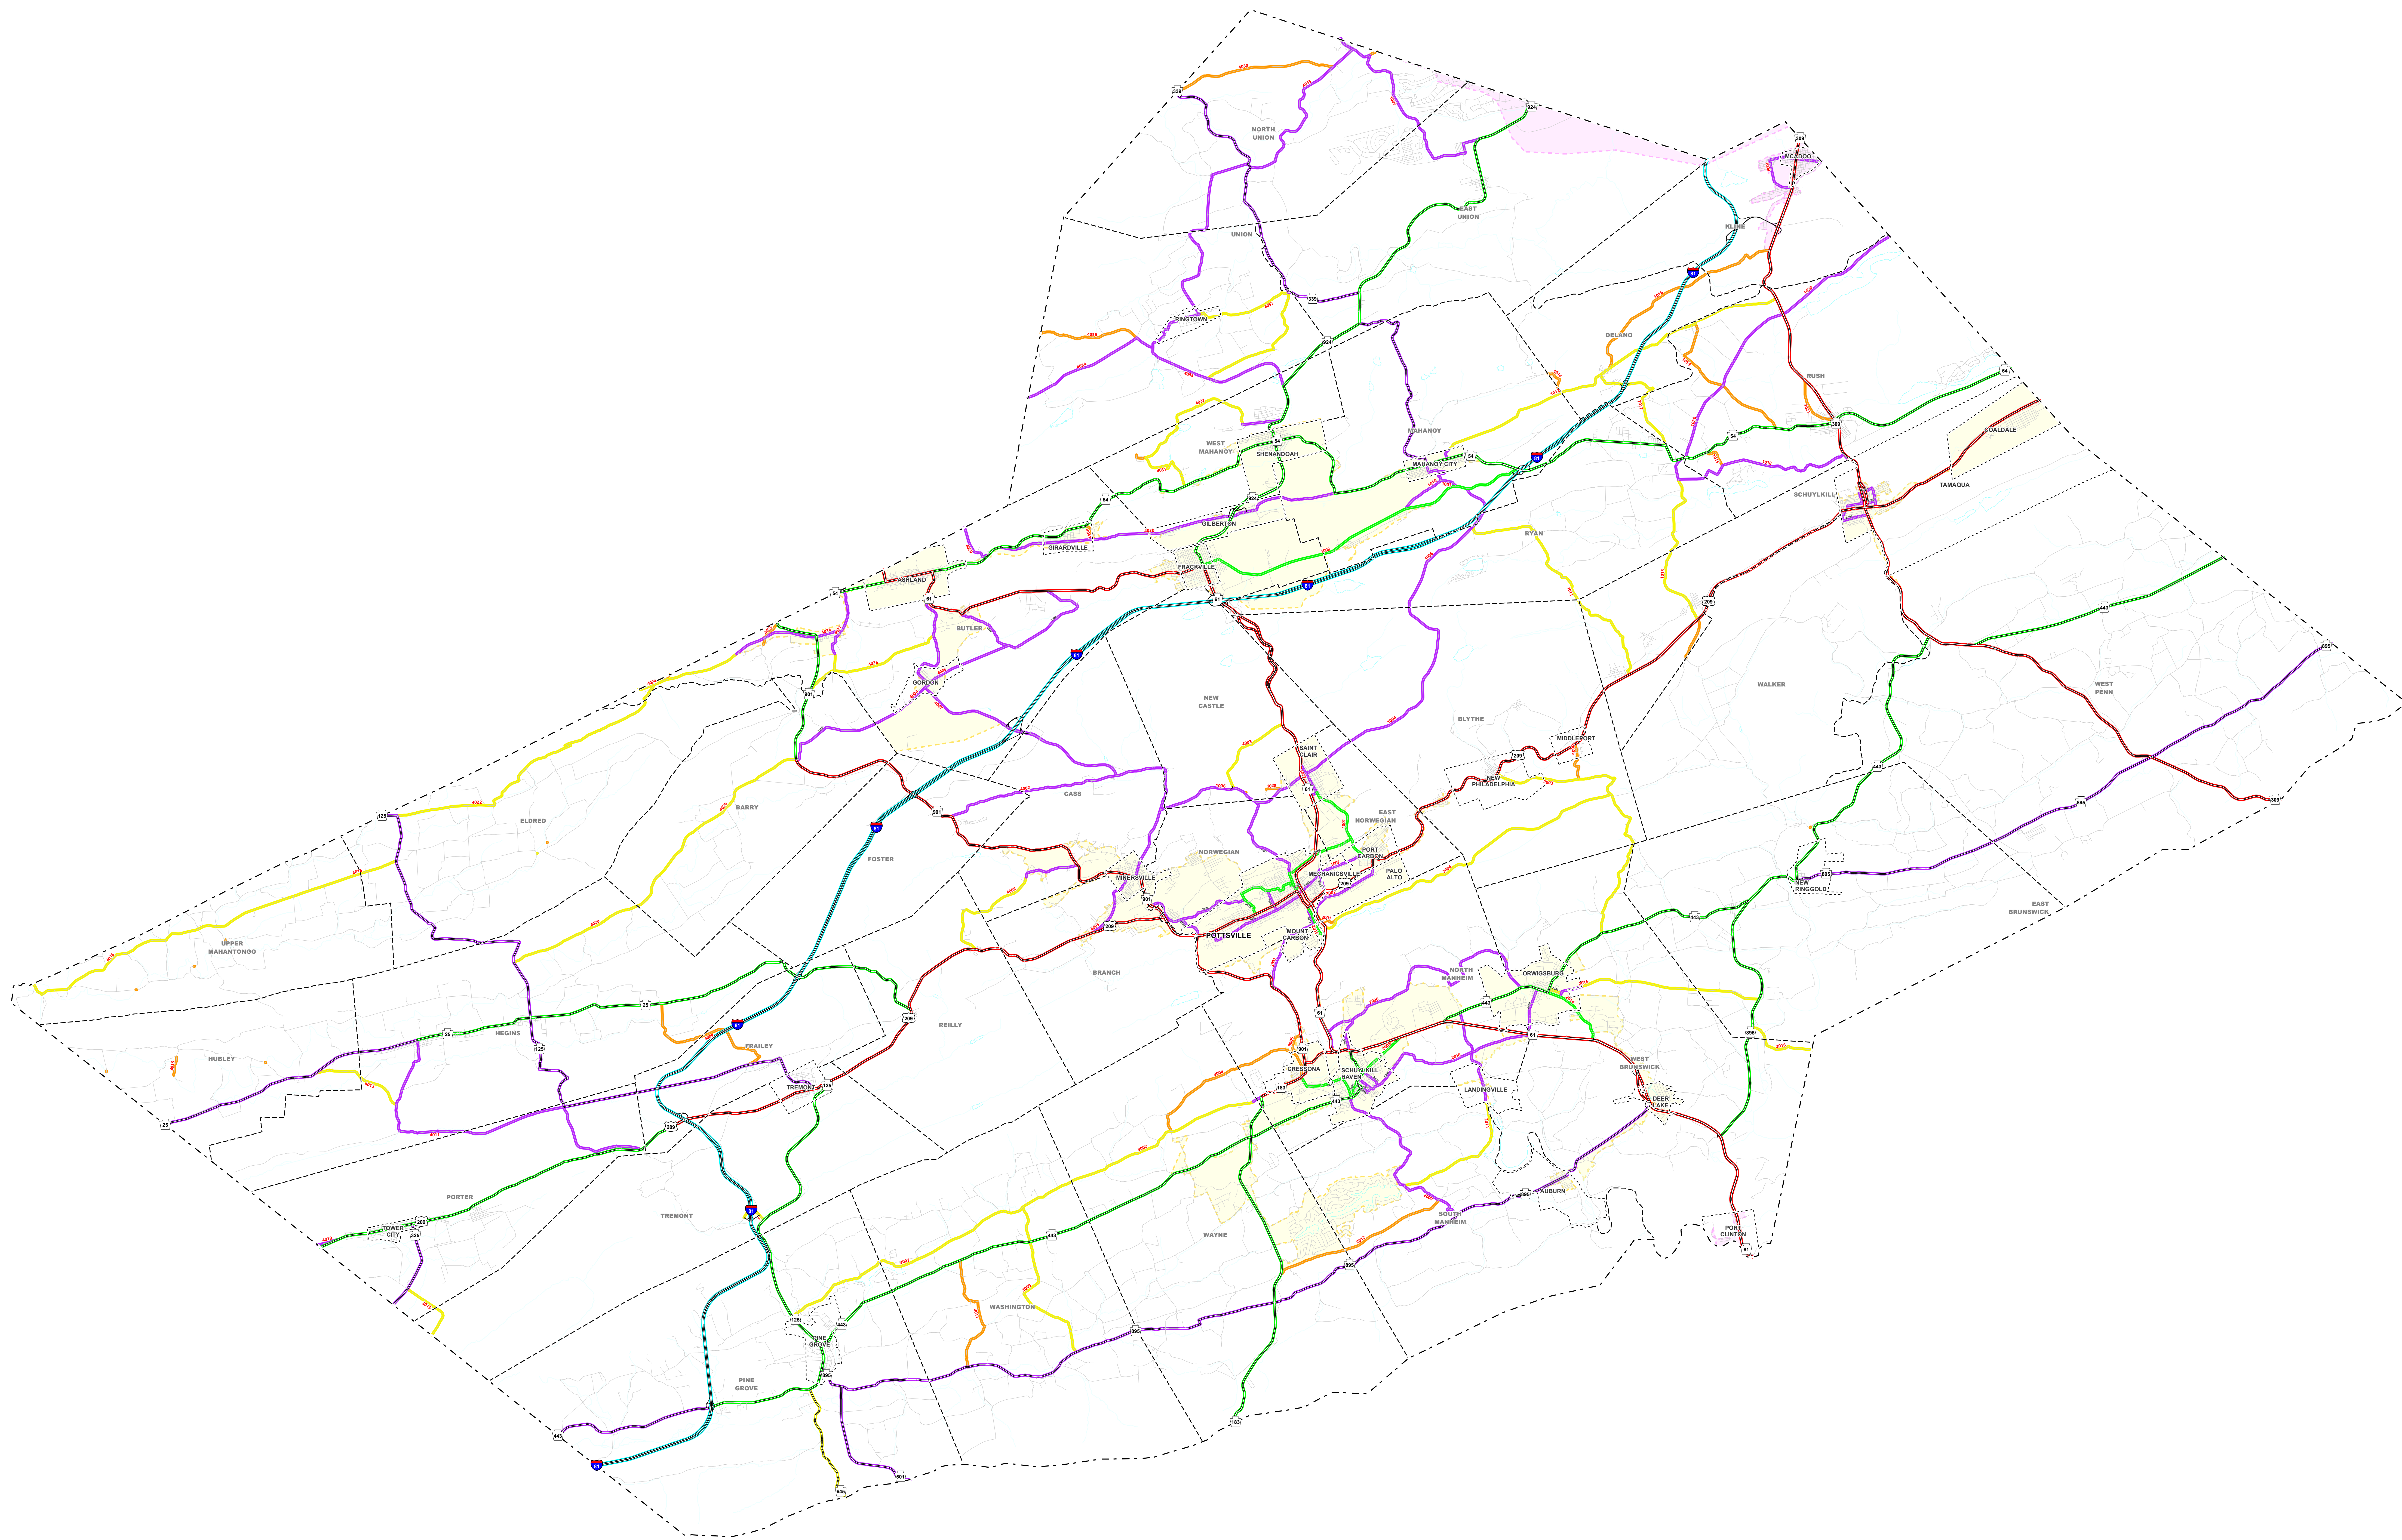

Federal Functional Class Schuylkill County

- Legend**
- STATE
 - COUNTY
 - CITY or BORO
 - TOWNSHIP
 - INTERSTATE HIGHWAYS
 - OTHER FREEWAYS AND EXPRESSWAYS
 - OTHER PRINCIPAL ARTERIAL HIGHWAYS
 - MINOR ARTERIALS
 - MAJOR COLLECTOR
 - MINOR COLLECTOR
 - LOCAL ROADS
 - 2010 SMALL URBAN BOUNDARY
 - 2010 LARGE URBAN BOUNDARY