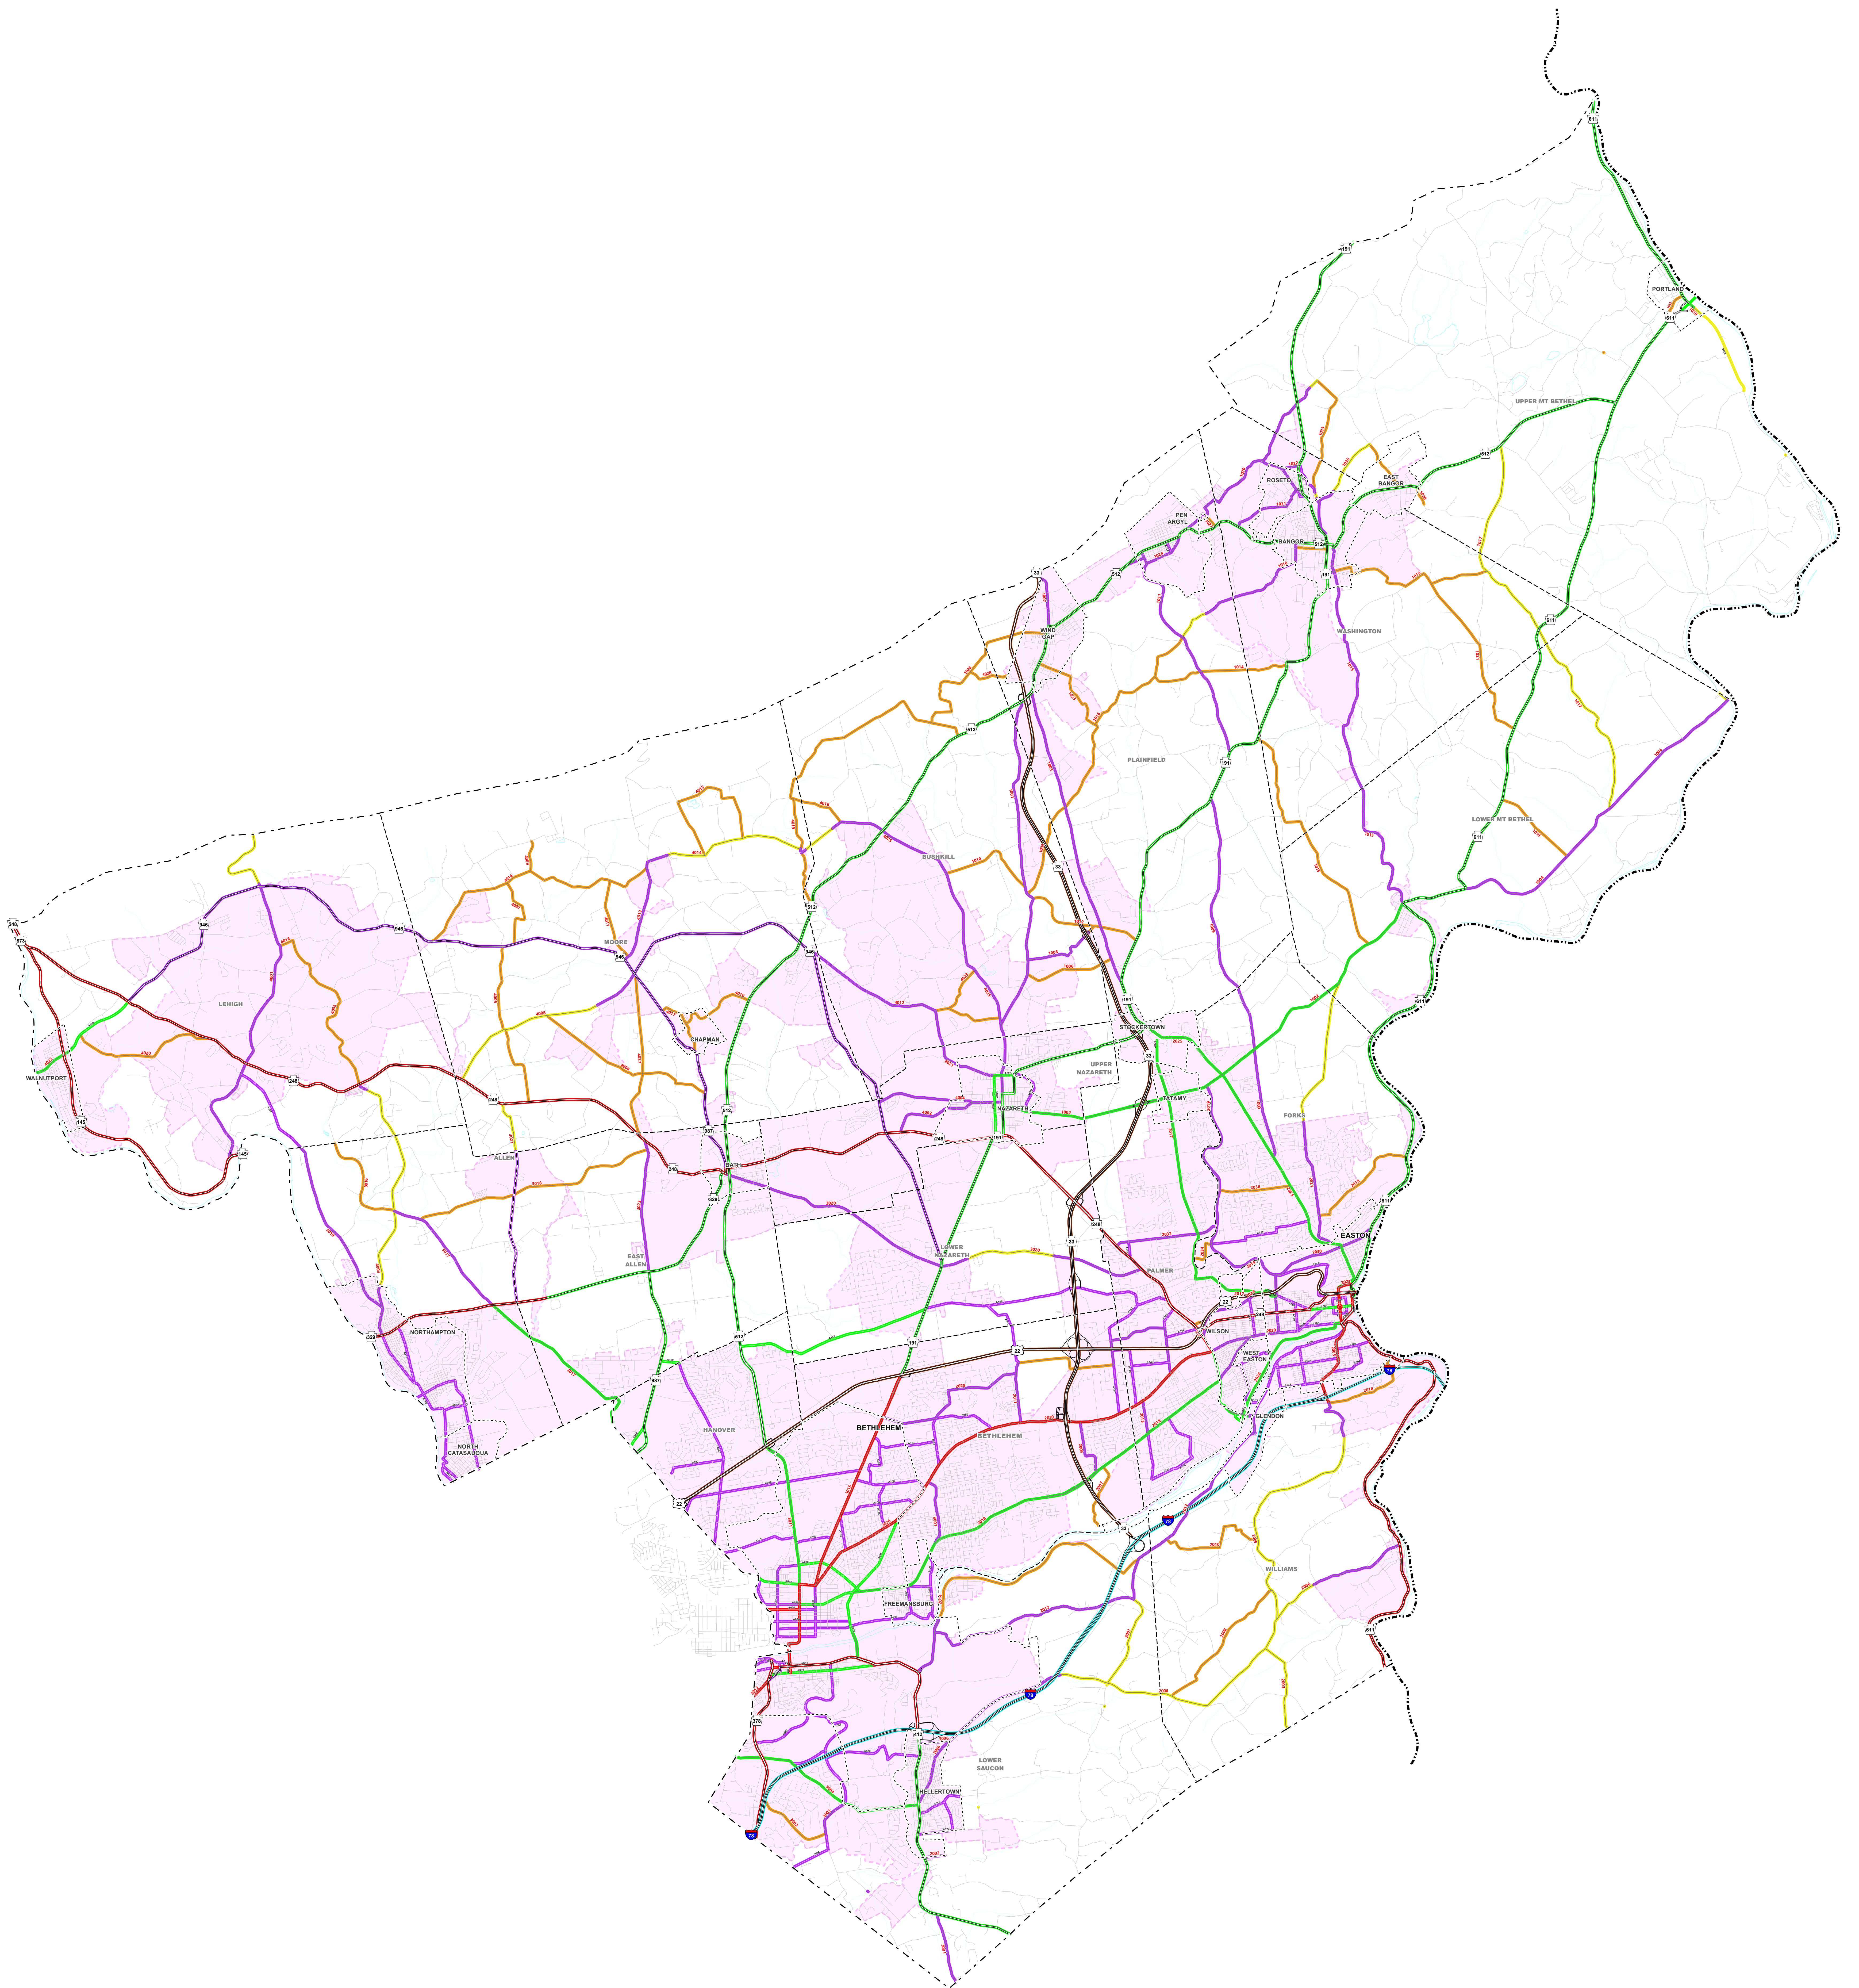

Federal Functional Class Northampton County

- Legend**
- STATE
 - COUNTY
 - CITY or BORO
 - TOWNSHIP
 - INTERSTATE HIGHWAYS
 - OTHER FREEWAYS AND EXPRESSWAYS
 - OTHER PRINCIPAL ARTERIAL HIGHWAYS
 - MINOR ARTERIALS
 - MAJOR COLLECTOR
 - MINOR COLLECTOR
 - LOCAL ROADS
 - 2010 SMALL URBAN BOUNDARY
 - 2010 LARGE URBAN BOUNDARY