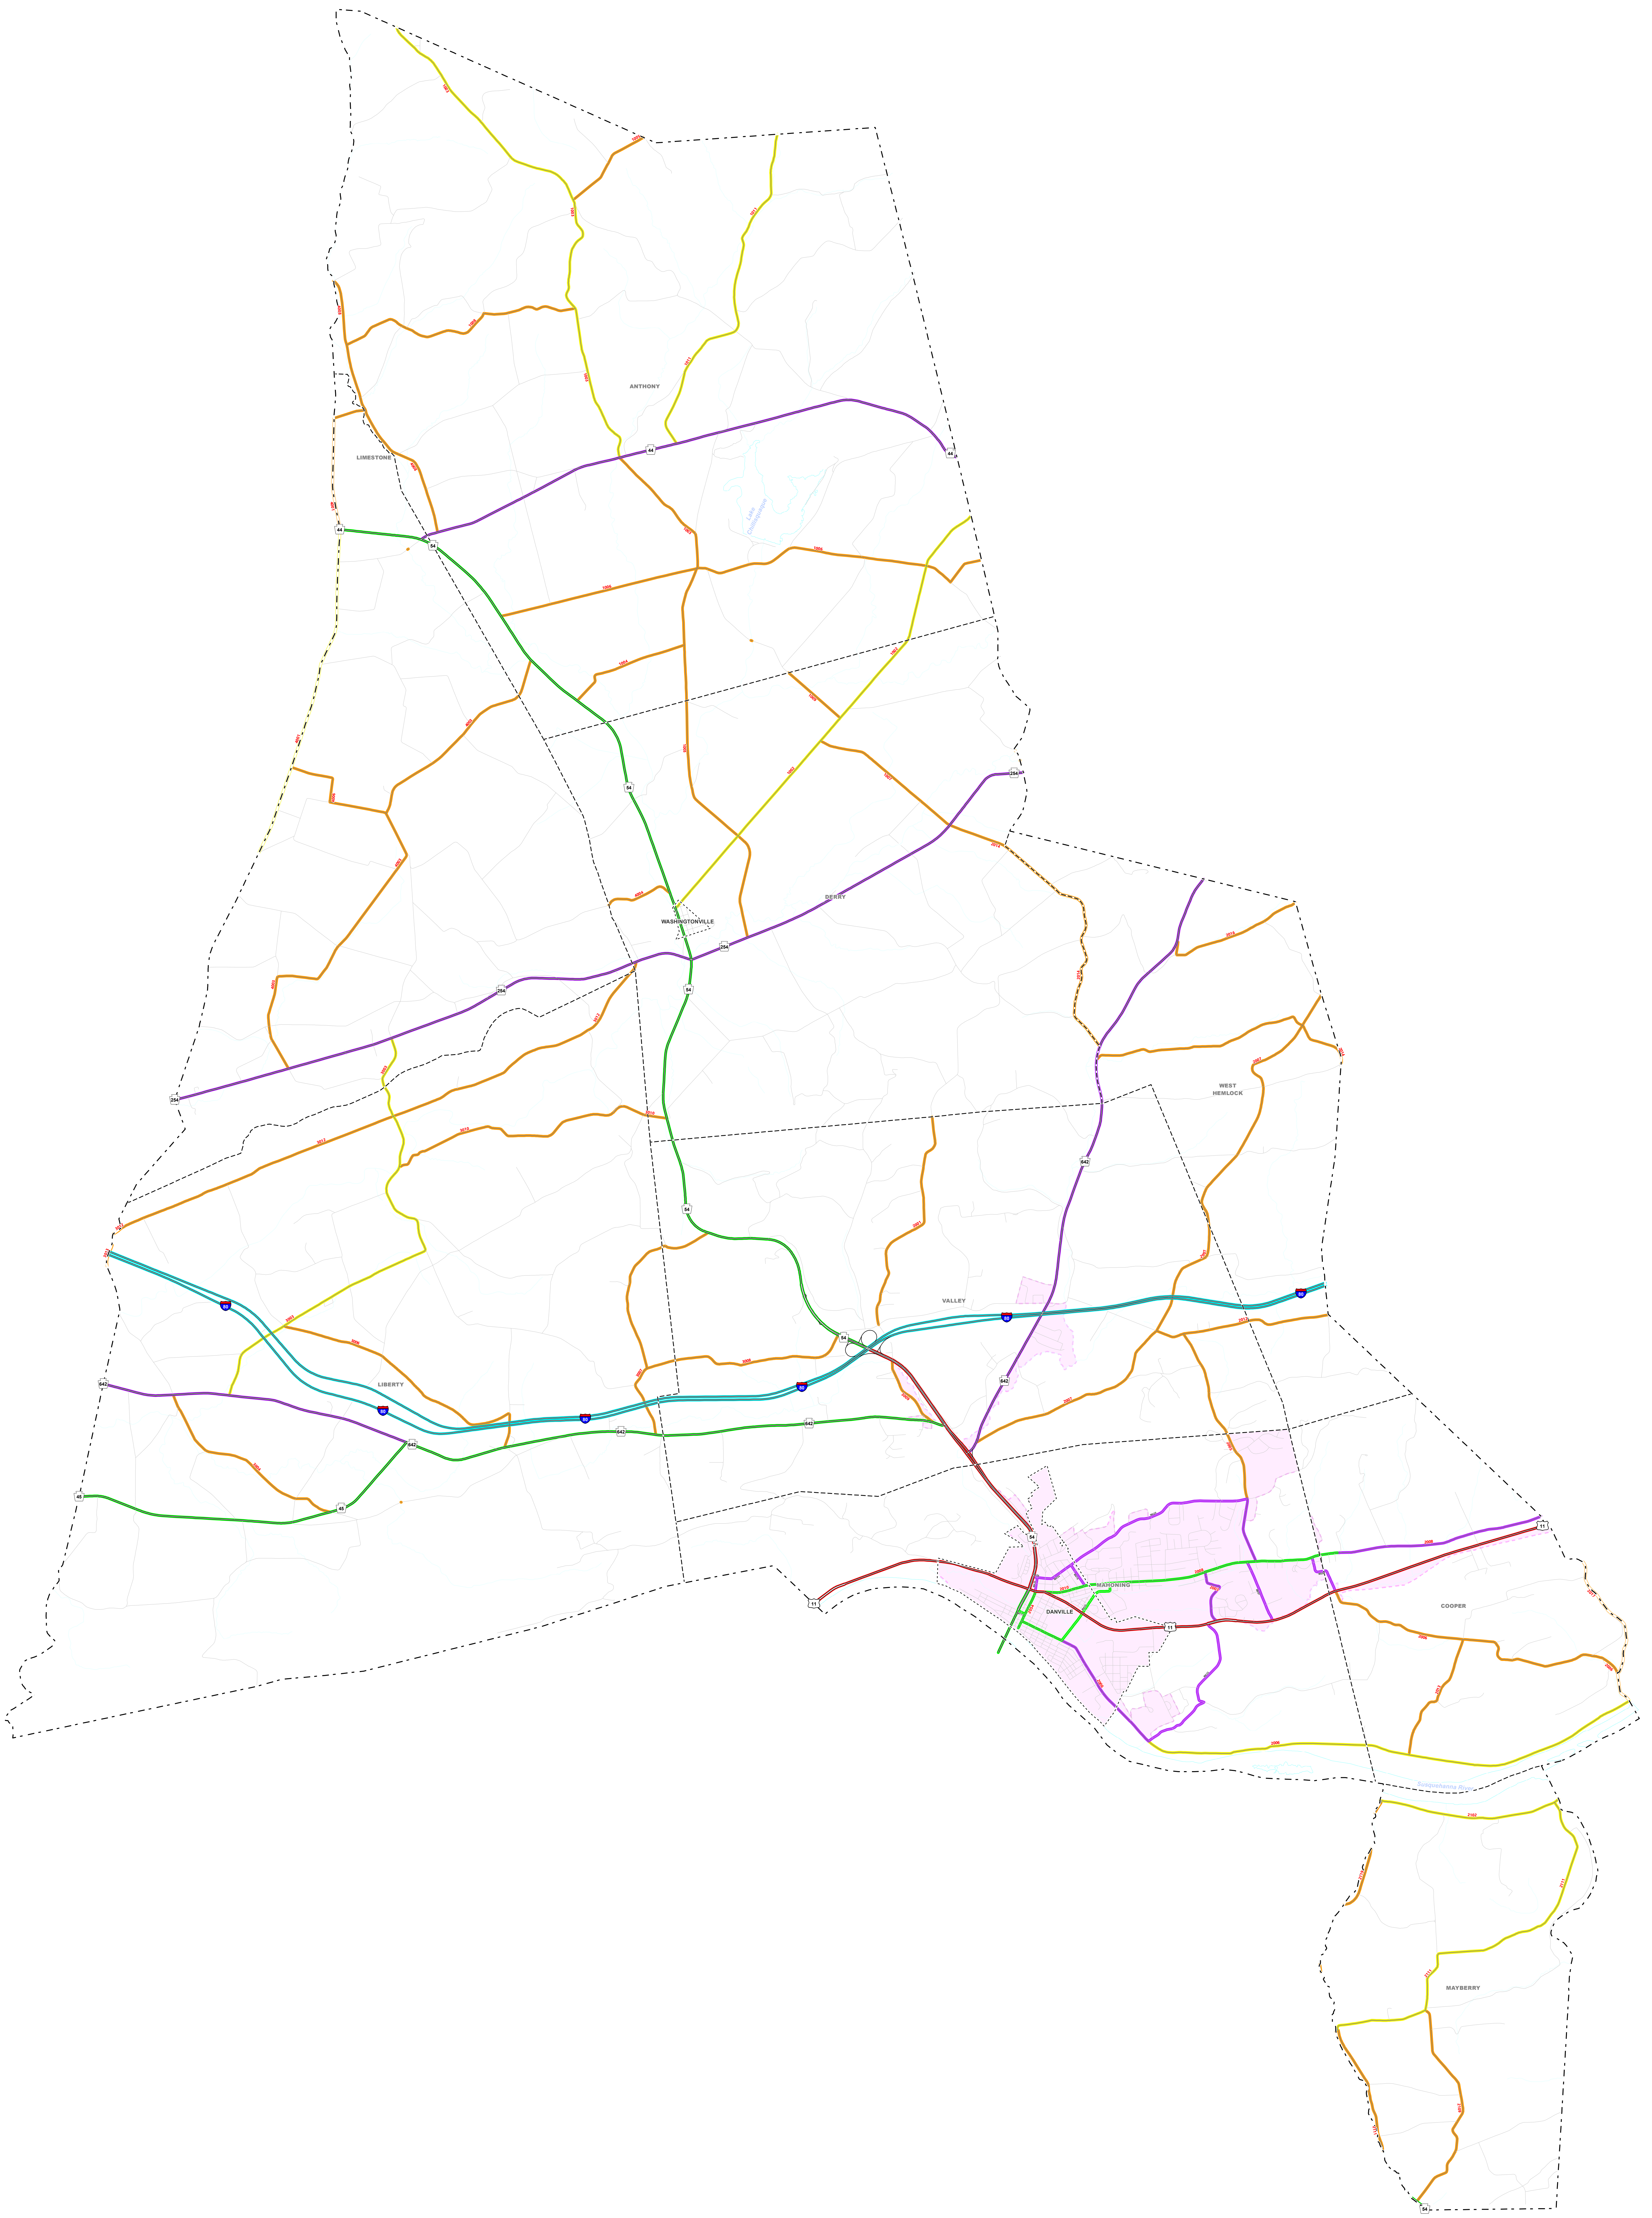

Federal Functional Class Montour County

- Legend**
- STATE
 - COUNTY
 - CITY or BORO
 - TOWNSHIP
 - INTERSTATE HIGHWAYS
 - OTHER FREEWAYS AND EXPRESSWAYS
 - OTHER PRINCIPAL ARTERIAL HIGHWAYS
 - MINOR ARTERIALS
 - MAJOR COLLECTOR
 - MINOR COLLECTOR
 - LOCAL ROADS
 - 2010 SMALL URBAN BOUNDARY
 - 2010 LARGE URBAN BOUNDARY