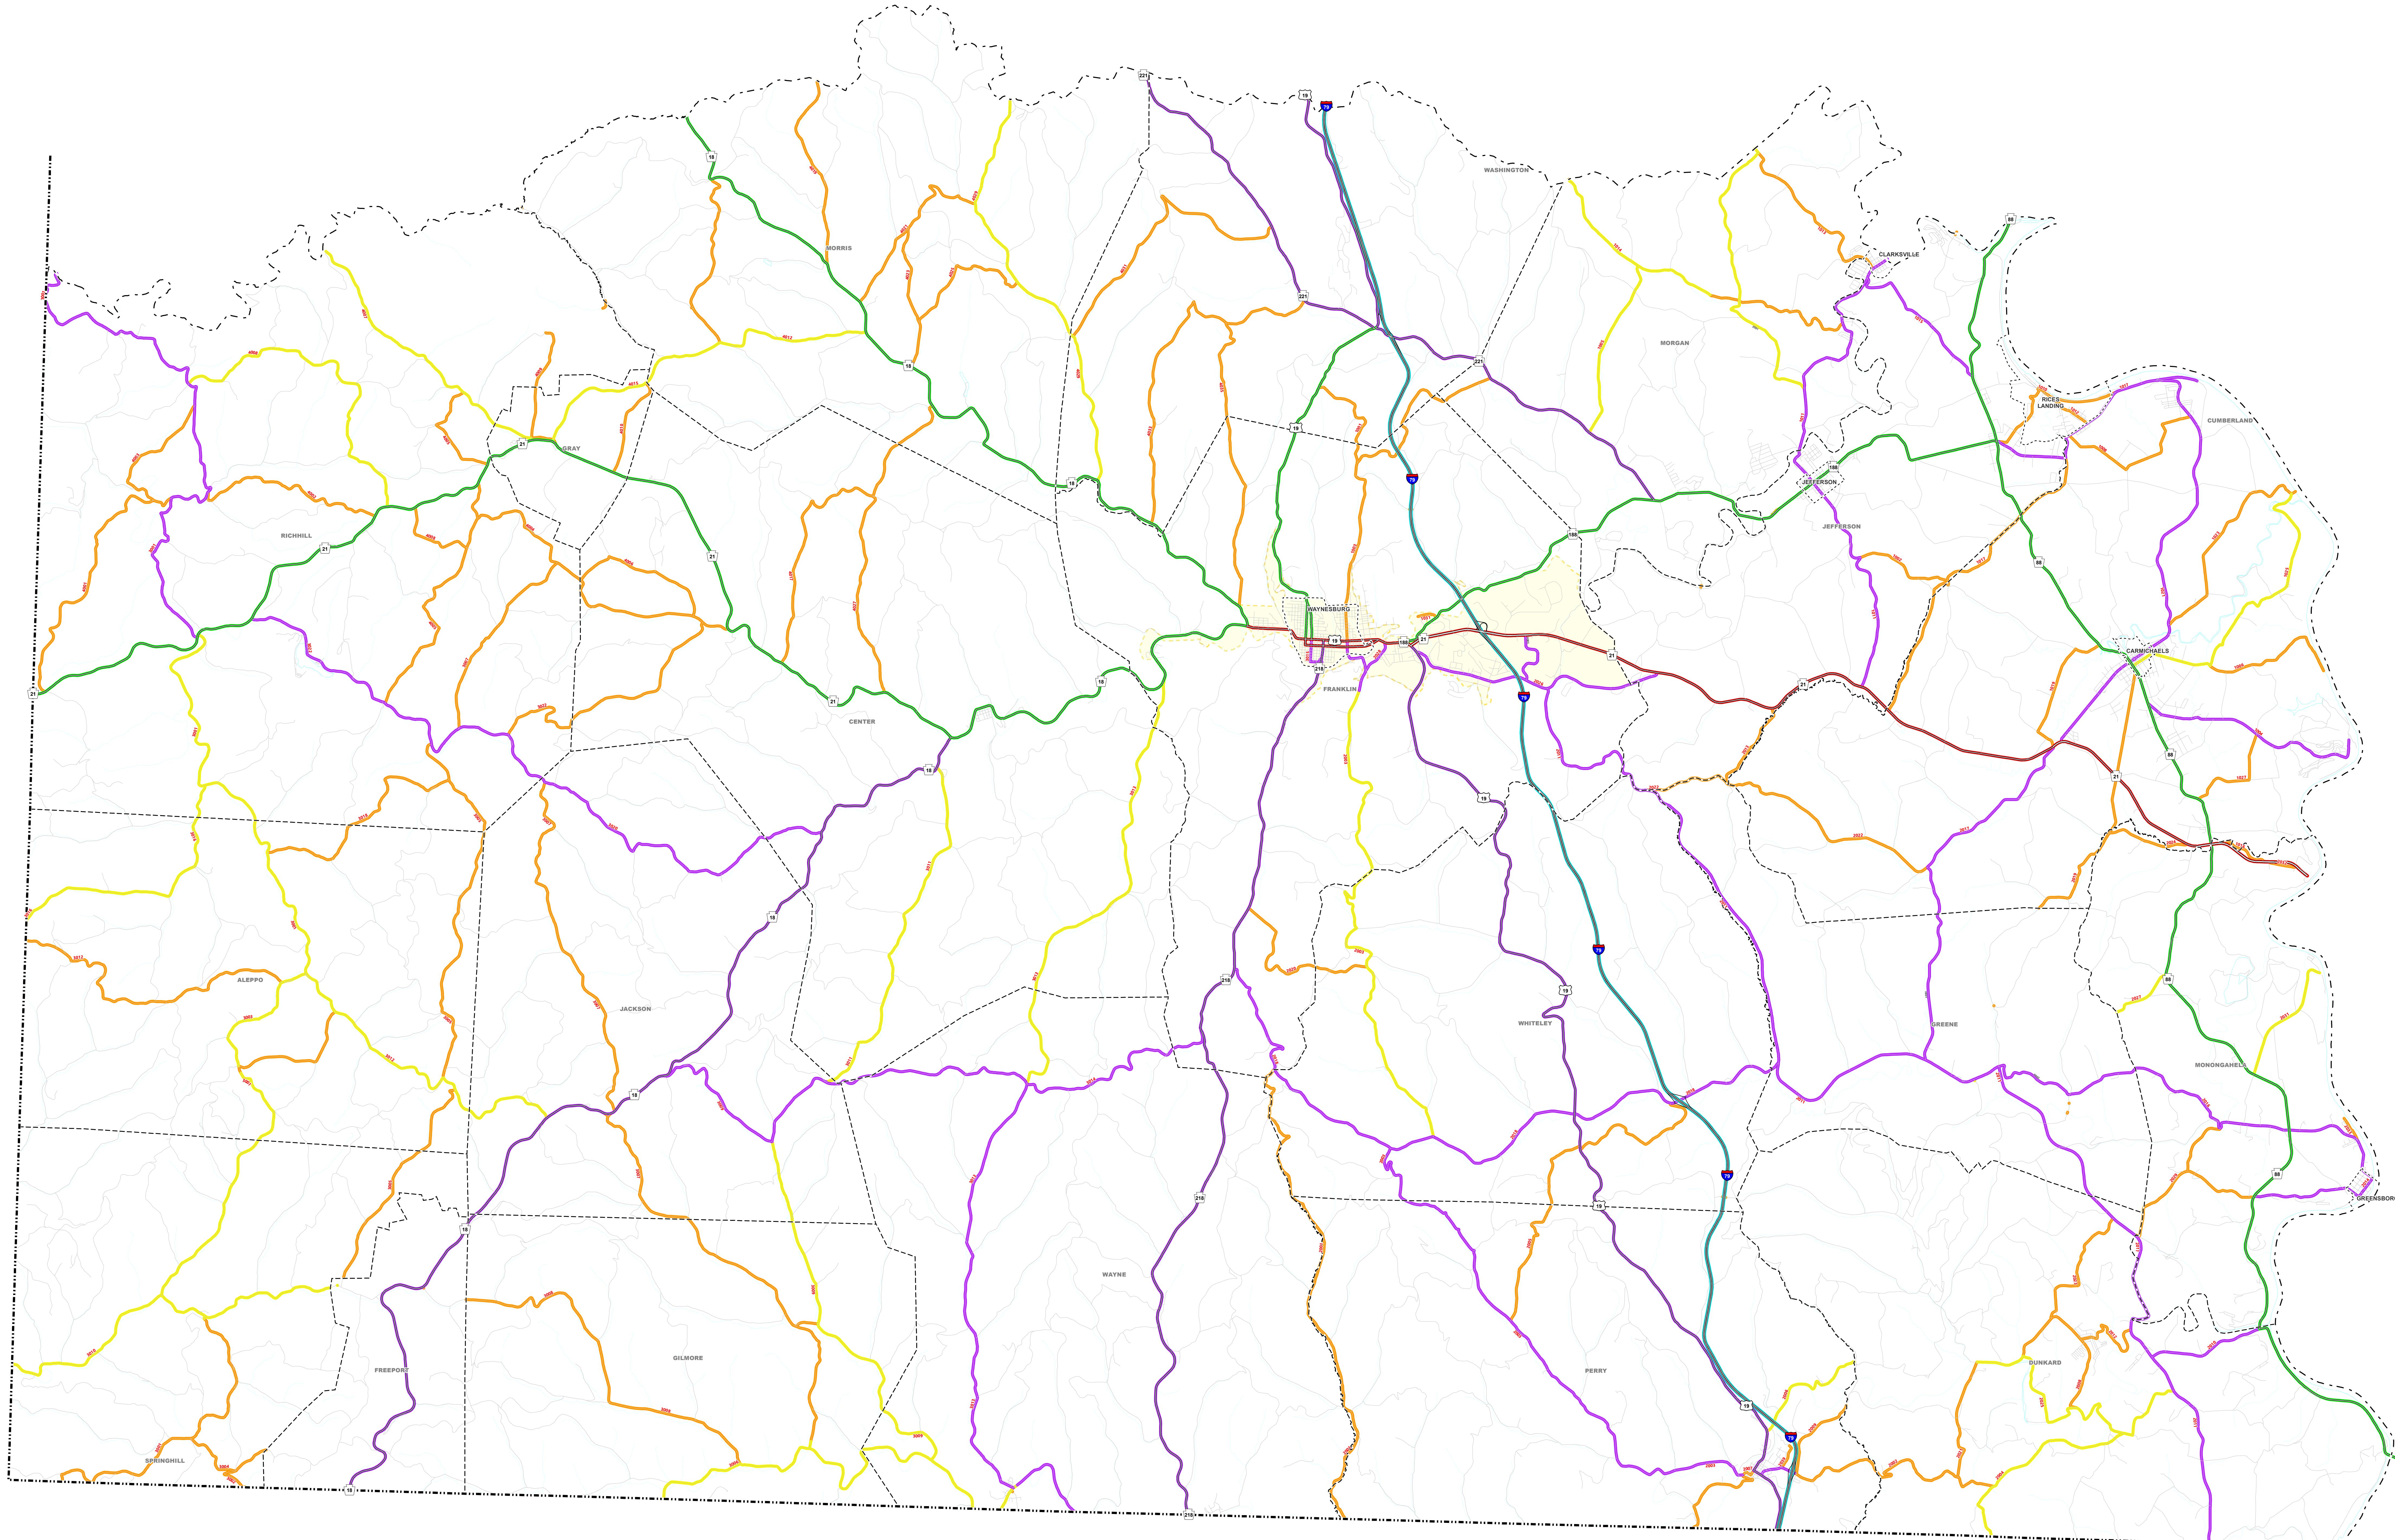

Federal Functional Class Greene County

- Legend**
- STATE
 - COUNTY
 - CITY or BORO
 - TOWNSHIP
 - INTERSTATE HIGHWAYS
 - OTHER FREEWAYS AND EXPRESSWAYS
 - OTHER PRINCIPAL ARTERIAL HIGHWAYS
 - MINOR ARTERIALS
 - MAJOR COLLECTOR
 - MINOR COLLECTOR
 - LOCAL ROADS
 - 2010 SMALL URBAN BOUNDARY
 - 2010 LARGE URBAN BOUNDARY