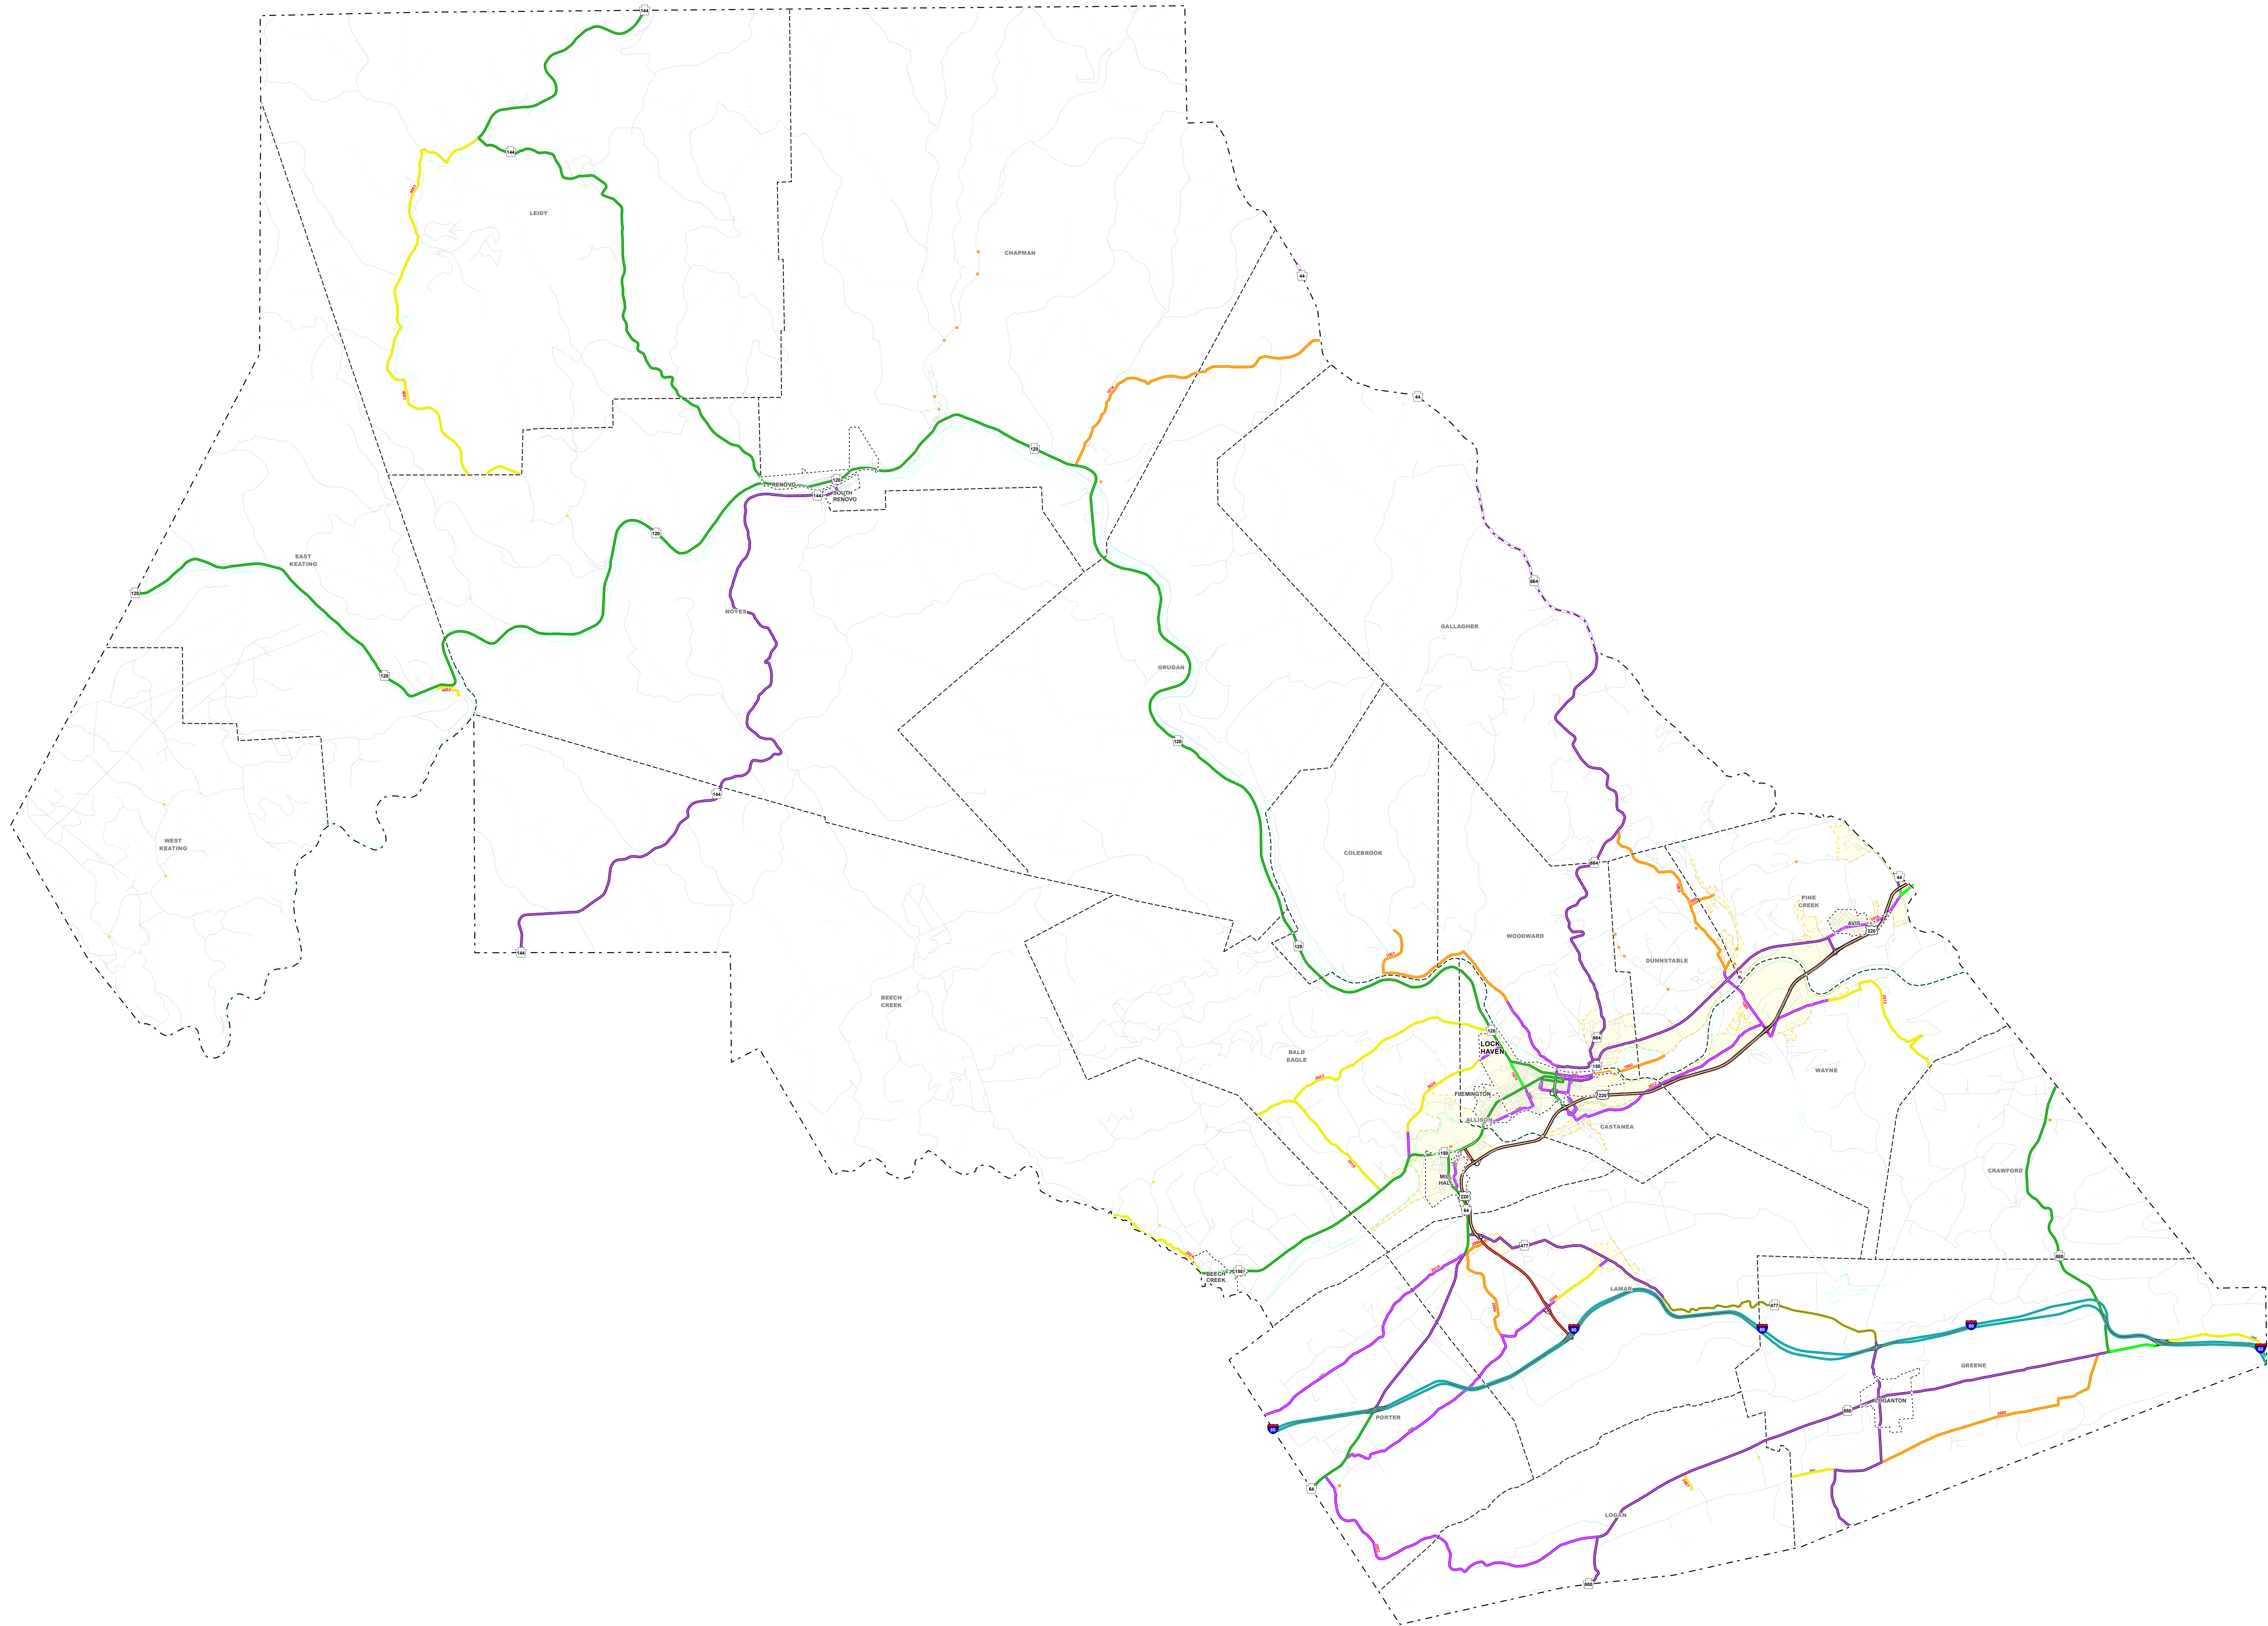

# Federal Functional Class Clinton County

- Legend**
-  STATE
  -  COUNTY
  -  CITY or BORO
  -  TOWNSHIP
  -  INTERSTATE HIGHWAYS
  -  OTHER FREEWAYS AND EXPRESSWAYS
  -  OTHER PRINCIPAL ARTERIAL HIGHWAYS
  -  MINOR ARTERIALS
  -  MAJOR COLLECTOR
  -  MINOR COLLECTOR
  -  LOCAL ROADS
  -  2010 SMALL URBAN BOUNDARY
  -  2010 LARGE URBAN BOUNDARY