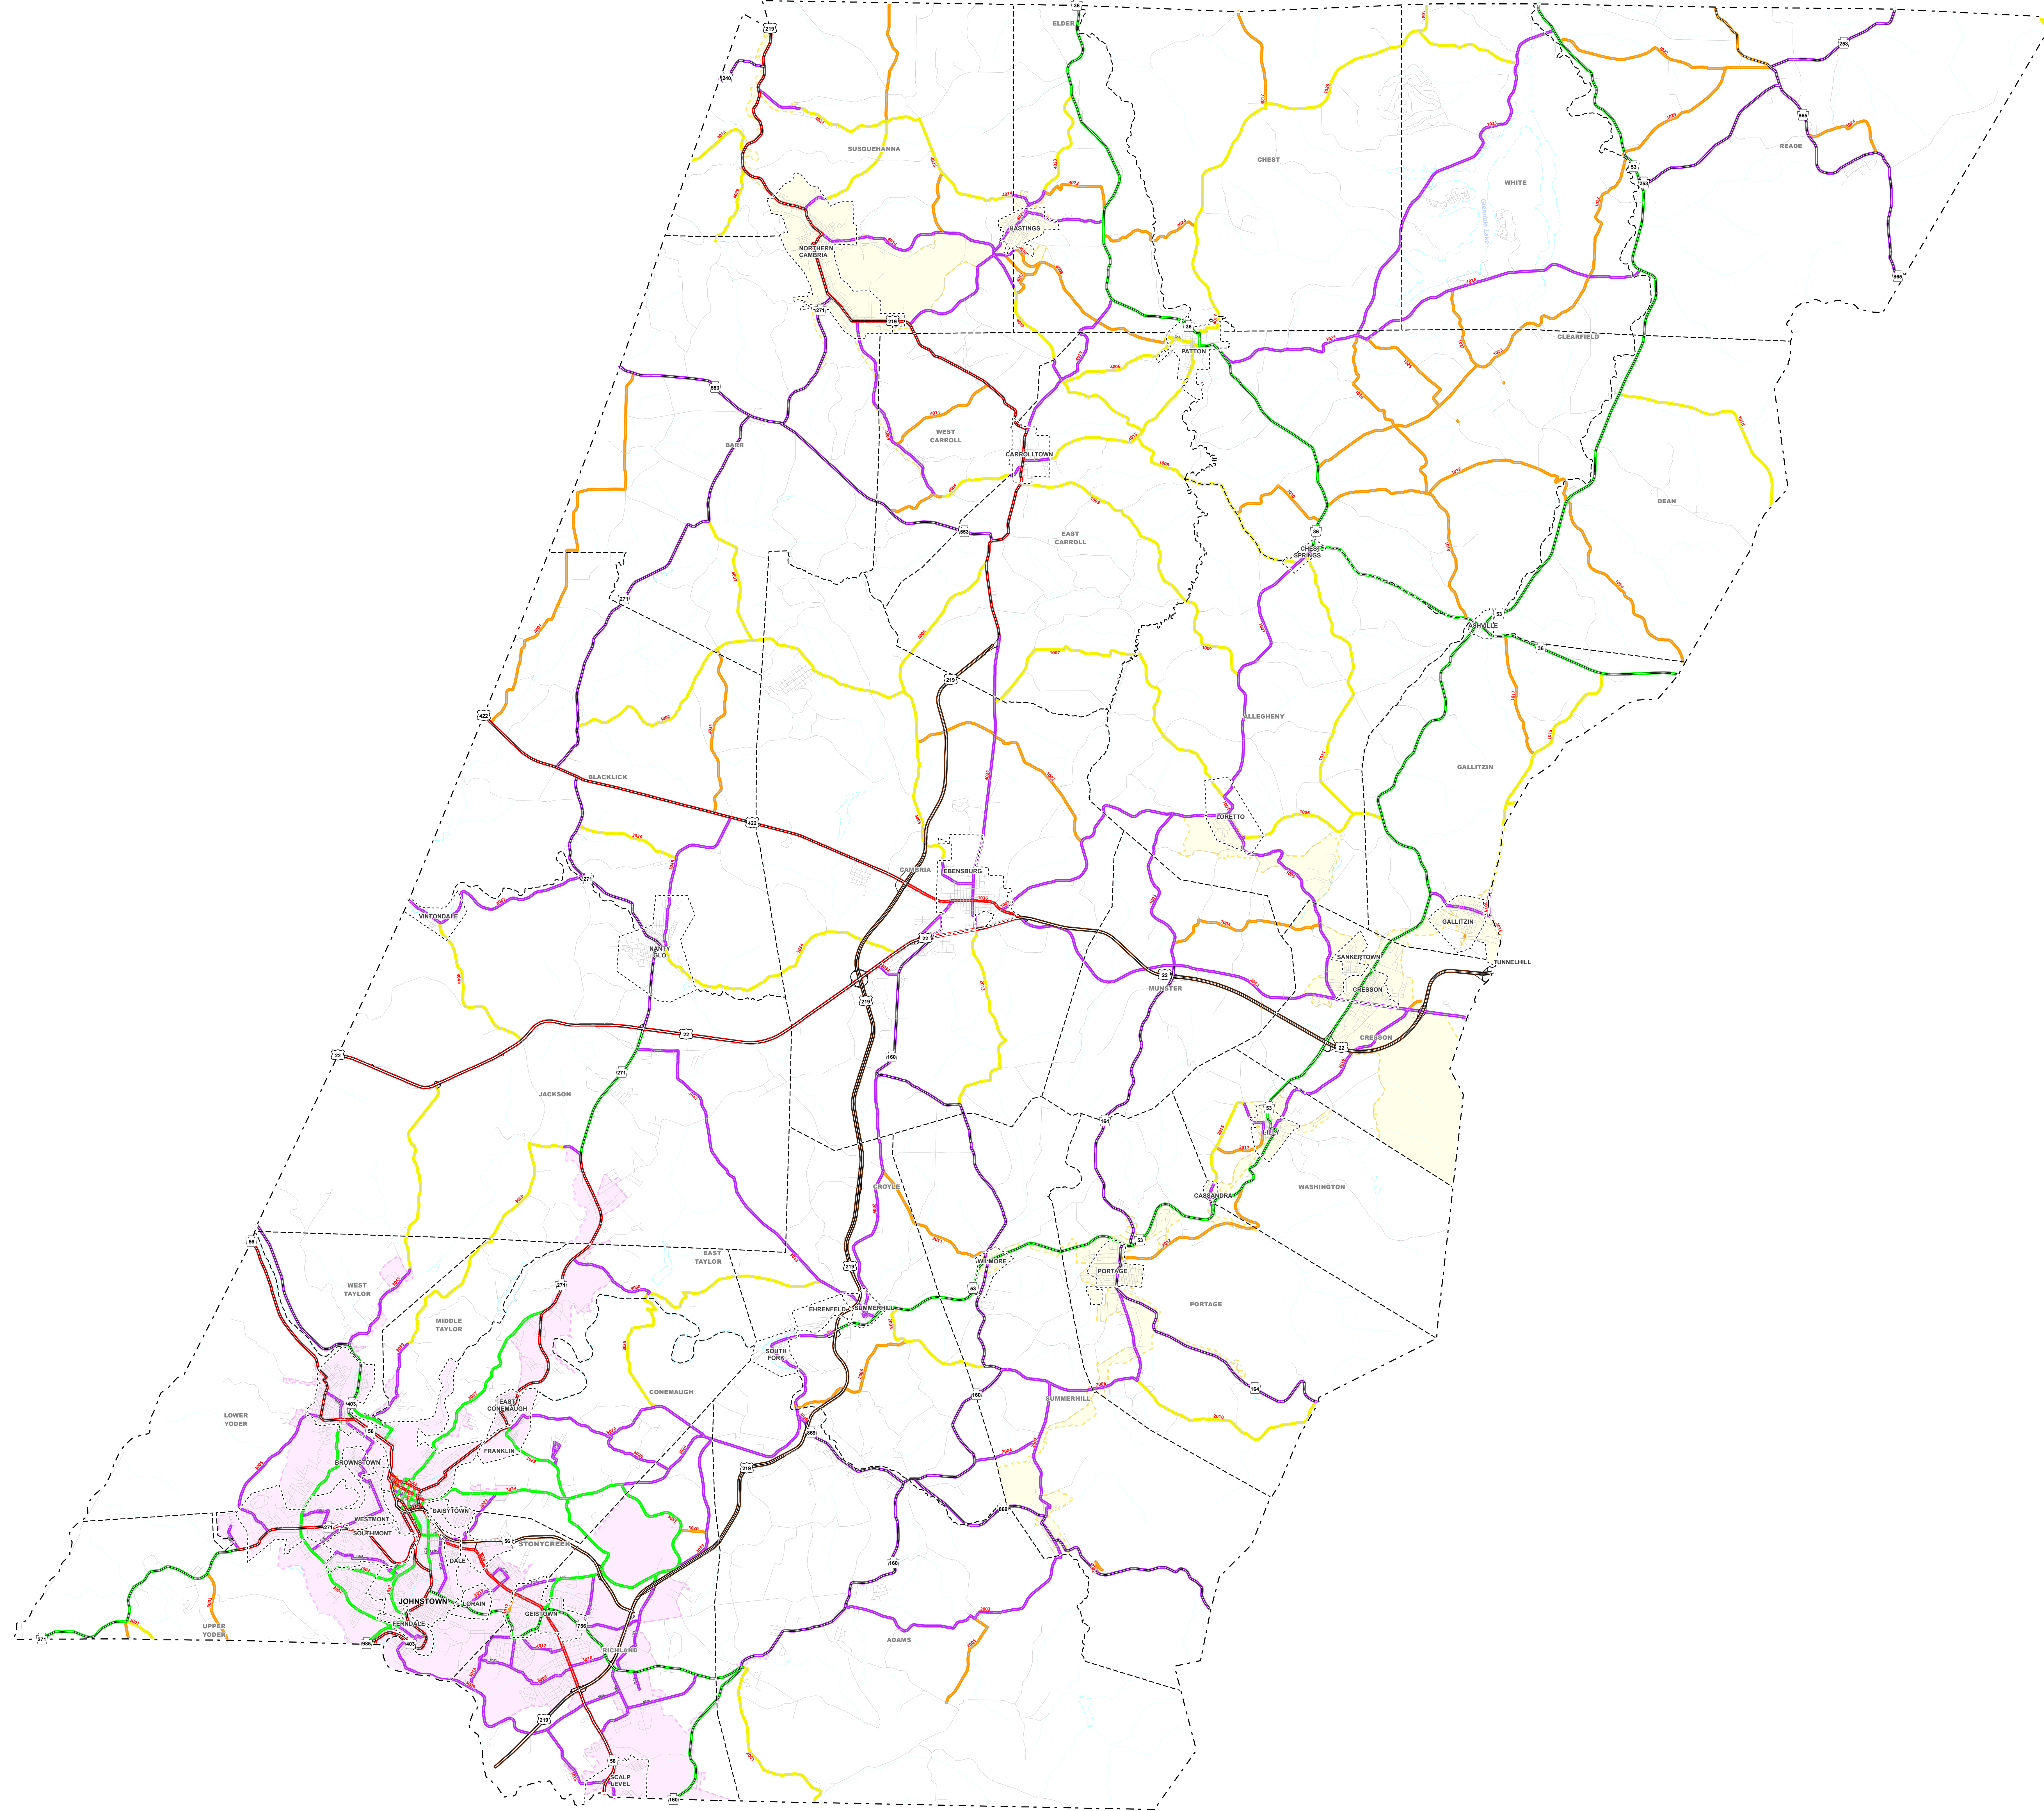

Federal Functional Class Cambria County

- Legend**
-  STATE
 -  COUNTY
 -  CITY or BORO
 -  TOWNSHIP
 -  INTERSTATE HIGHWAYS
 -  OTHER FREEWAYS AND EXPRESSWAYS
 -  OTHER PRINCIPAL ARTERIAL HIGHWAYS
 -  MINOR ARTERIALS
 -  MAJOR COLLECTOR
 -  MINOR COLLECTOR
 -  LOCAL ROADS
 -  2010 SMALL URBAN BOUNDARY
 -  2010 LARGE URBAN BOUNDARY